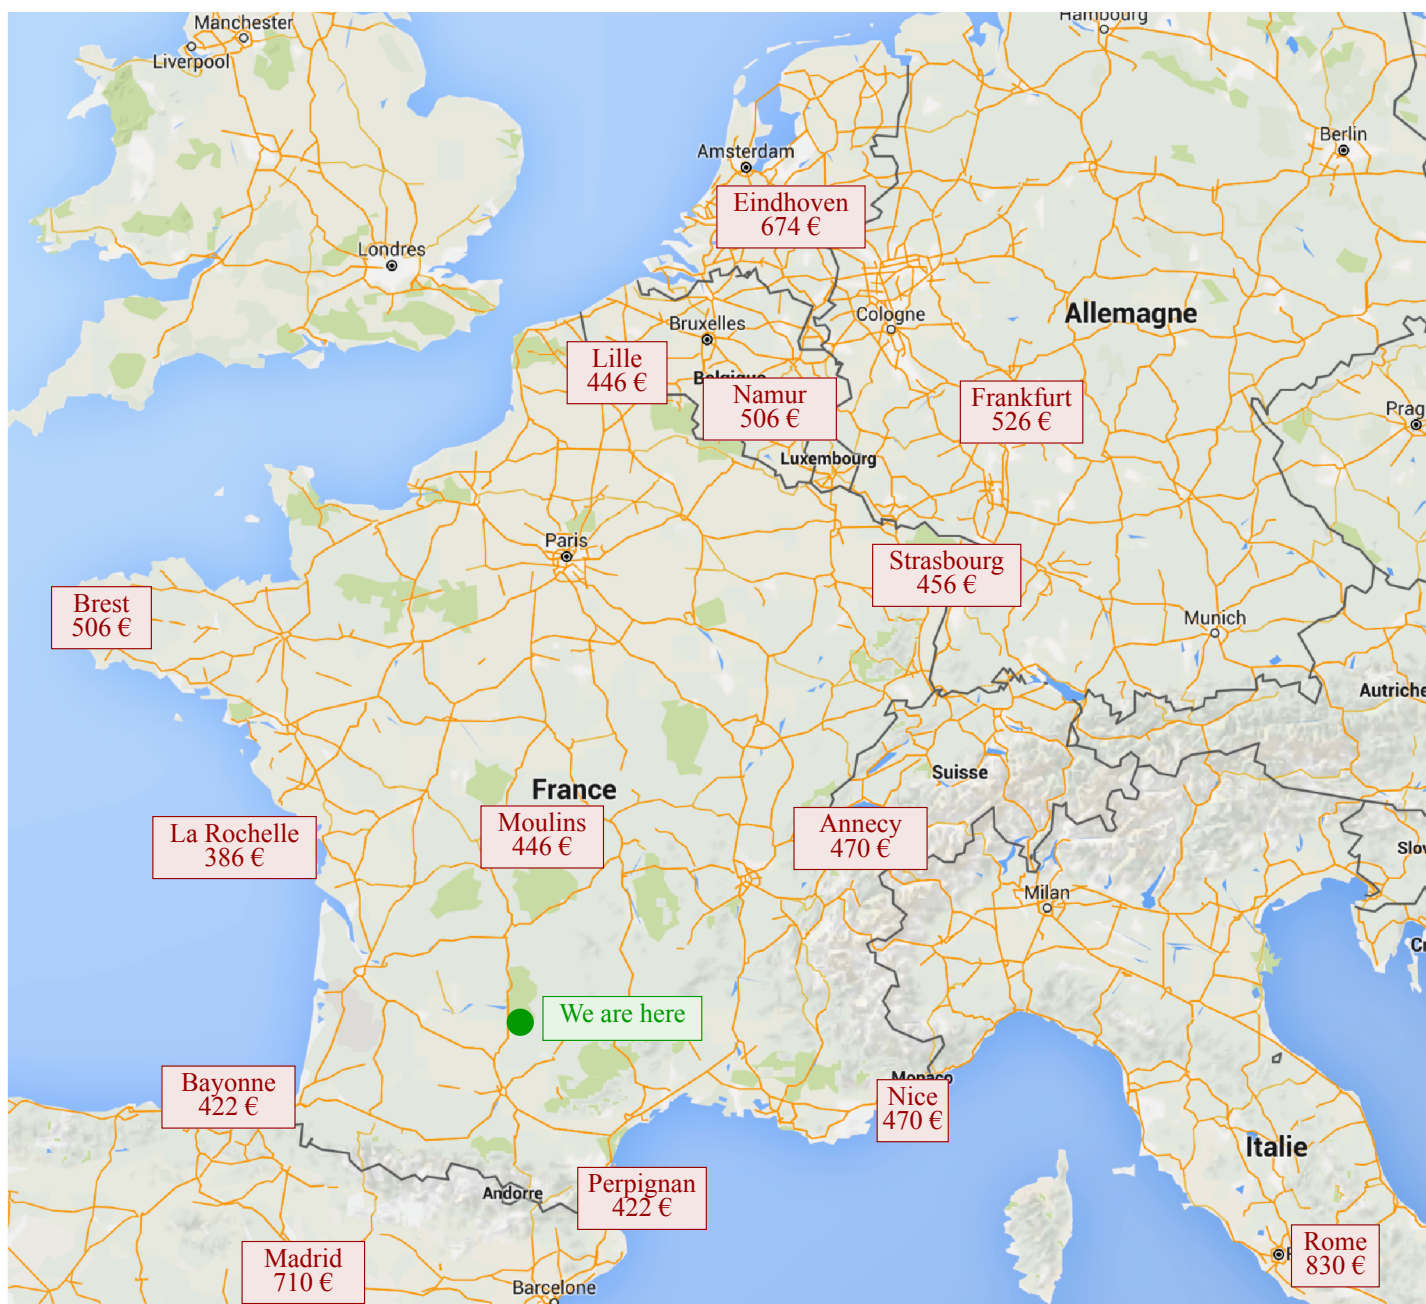

Examples of delivery prices for an Escargoline

These are average costs, to be recalculated with the carrier for each shipment.

This cost includes the pallet, protective packaging and transport insurance.

Prices include VAT (20%)

Alternative

Delivering bulky items on pallets is always too expensive...

Alternatively, you can bring your own vehicle (at least a small van such as a Berlingo or Partner), or a trailer. And you take delivery of the Escargoline yourself. We'll be delighted to meet you and explain the secrets of the Escargoline to you in detail...

We are located 5 km from the Cahors-sud motorway exit, on the A20 motorway. If you'd like to make the journey in two days, we'll be happy to offer you hospitality and have dinner together.